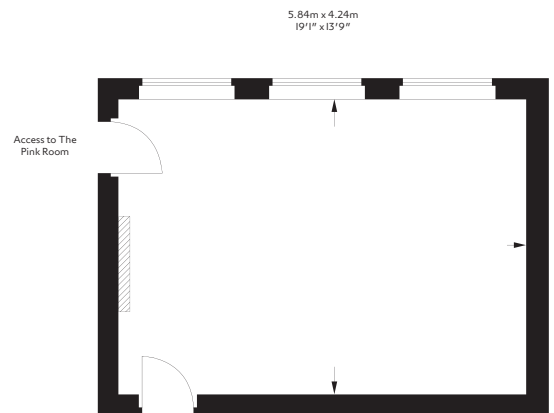

KEY FACTS

Dimensions: 5.84m x 4.24m / 19.1 x 14ft

Total Area: 24m² / 269ft²

Ceiling height: 2.4m

Adjoining Room: The Pink Room

Location: Ground floor

LAYOUT	CAPACITY
Oval Table	14
Round Table	10
U-Shape	-
Boardroom	12
Theatre	14
Cabaret	6
Classroom	12
Standing	18